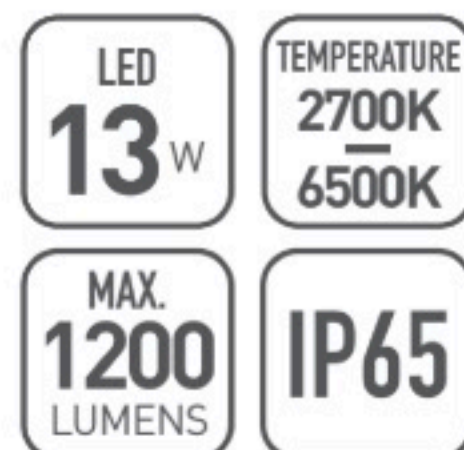

Lamp	Lumen	A	B
OMI -12603	LED 7W	600LM	170	200
OMI -12604	LED 13W	1200LM	170	250

Уличные светодиодные настенные архитектурные прожектора
Подсветка периметра здания
Литой алюминиевый корпус. Светодиоды CREE
Черный/ Темно-серый/ Серебристый.