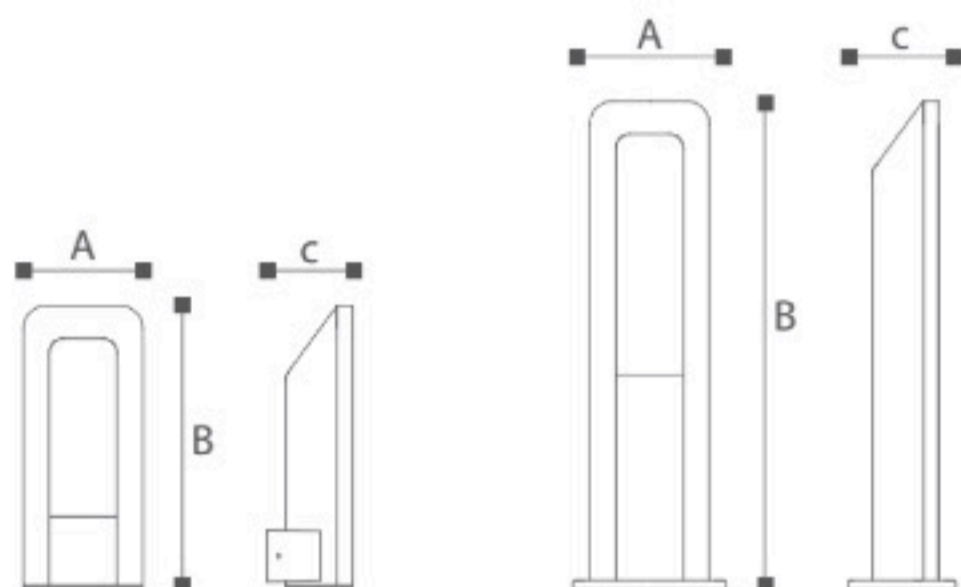

LED 13^w	TEMPERATURE 2700K 6500K
MAX. 1200 LUMENS	IP54

OMMANI

Thumby

OMI-1760 Series

Thumbby 1760 Series

OMI-17604

OMI-17602

OMI-17603