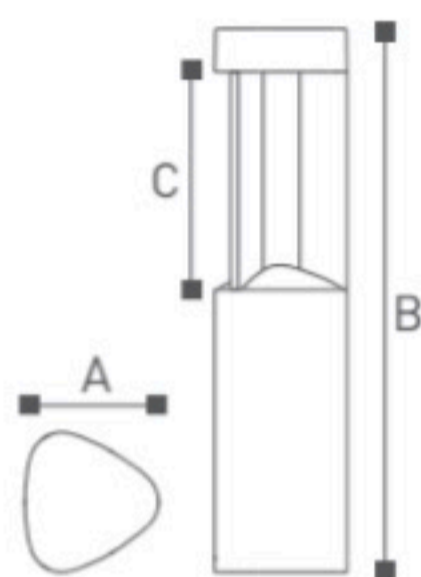

OMMANI

Torsken

OMI-1160 Series

Torsken 1160 Series

OMI-11601

OMI-11602

OMI-11603

	Lamp	Lumen	A	B	C
OMI -11601	LED 7W	520LM	125	800	560
OMI -11602	LED 7W	520LM	125	800	360
OMI -11603	LED 7W	520LM	125	800	160