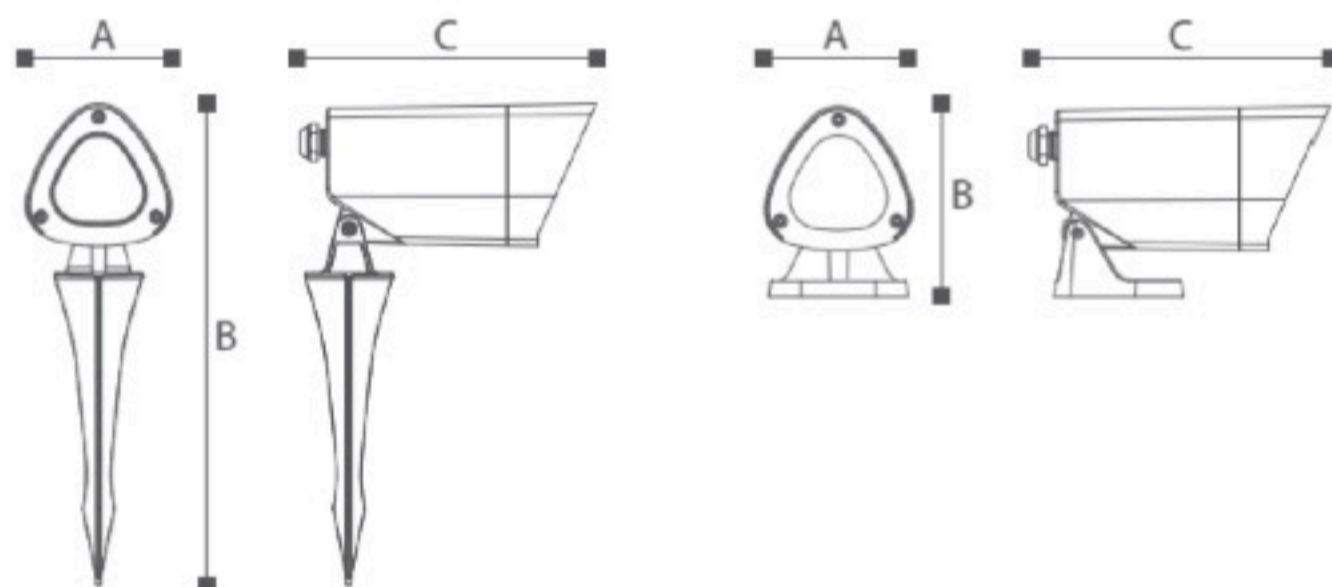

O MI-18102

	Lamp	A	B	C
O MI -18101	GU10 Max. 20W	89	114	179
O MI -18102	GU10 Max. 20W	89	294	179

Уличные газонные прожектора с держателем лампы GU10
Литой алюминиевый корпус. Закаленное стекло
Черный/ Темно-серый/ Серебристый