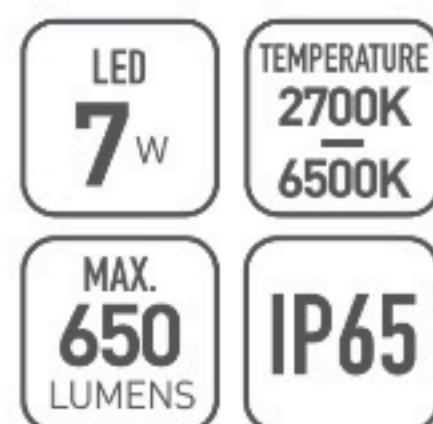

Lamp	Lumen	A	B	C
OMI -19901	LED 7W	650LM	600	90	140
OMI -19902	LED 7W	650LM	800	90	140
OMI -19903	LED 7W	650LM	1000	90	140
OMI -19904	LED 7W	650LM	200	105	100
OMI -19904S	LED 7W	650LM	200	105	100

Префикс S - светильник с датчиком движения

Уличные светодиодные СТОЛБИКИ и настенные светильники
Литой алюминиевый корпус. Матовый поликарбонат
Черный/ Темно-серый/ Серебристый. Светодиоды CREE