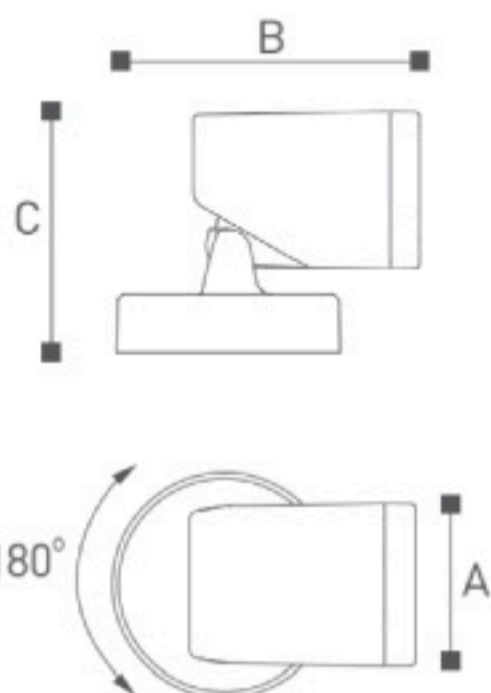

OMMANI

Andath

OMI - WW1210 Series

Andath WW1210 Series

OMI-WW12110

OMI-WW12111

OMI-WW12112

	Lamp	Lumen	A	B	C
OMI - WW12110	LED 3.5W	190LM	66	100	110
OMI - WW12111	LED 3.5W	300LM	66	100	110
OMI - WW12112	LED 3.5W	300LM	66	100	110