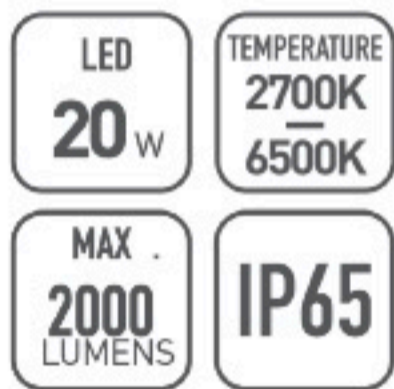

OMI - 20121

	Lamp	Lumen	A	B	C
OMI-20121	LED 20W	2000LM	400	90	265
OMI-20122	LED 20W	2000LM	600	90	265
OMI-20123	LED 20W	2000LM	800	90	265
OMI-20124	LED 20W	2000LM	166	61	400
OMI-20124S	LED 20W	2000LM	207	61	400
OMI-20125	LED 20W	2000LM	166	61	600
OMI-20125S	LED 20W	2000LM	207	61	600