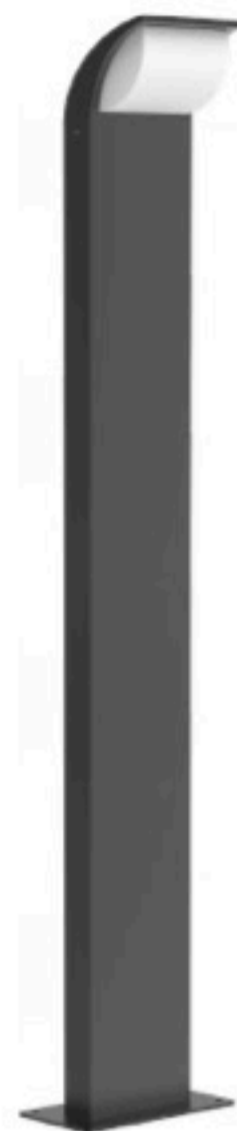

OMI-19904

OMI-19904S

OMI-19901

OMI-19902

OMI-19903

	Lamp	Lumen	A	B	C
OMI -19901	LED 7W	650LM	600	90	140
OMI -19902	LED 7W	650LM	800	90	140
OMI -19903	LED 7W	650LM	1000	90	140
OMI -19904	LED 7W	650LM	200	105	100
OMI -19904S	LED 7W	650LM	200	105	100