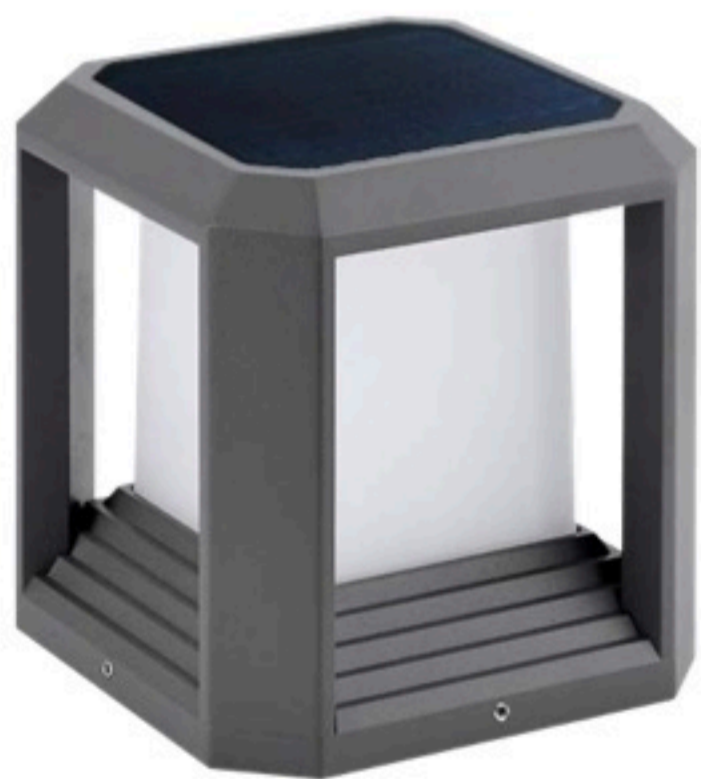

OMMANI

Урен

OMI-16101 Solar

- Уличный светодиодный светильник на солнечных батареях. Светодиоды OSRAM
- Может заряжаться в дождливые дни
- Работает более 8 часов в дождливые дни
- Литиевый аккумулятор 3 × 2200 мАч
- Безопасен при эксплуатации. Заряд: 6-8 ч
- Прост в установке, отсутствие проводки
- Solar панель мощностью 4,5 Вт
- Время работы: 100% света 3 часа, 25% света 7 часов. Можно заряжать от сети 200В

	Lamp	Lumen	A	B
OMI-16101 Solar	LED 2.5W	250LM	250	265