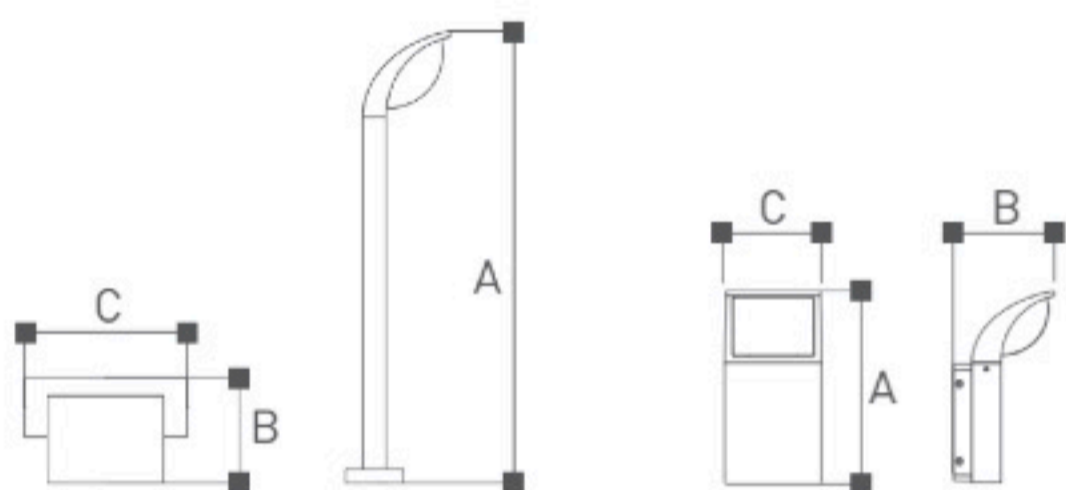

OMI-19904

OMI-19904S

OMI-19901

OMI-19902

OMI-19903

	Lamp	Lumen	A	B	C
OMI -19901	LED 7W	650LM	600	90	140
OMI -19902	LED 7W	650LM	800	90	140
OMI -19903	LED 7W	650LM	1000	90	140
OMI -19904	LED 7W	650LM	200	105	100
OMI -19904S	LED 7W	650LM	200	105	100