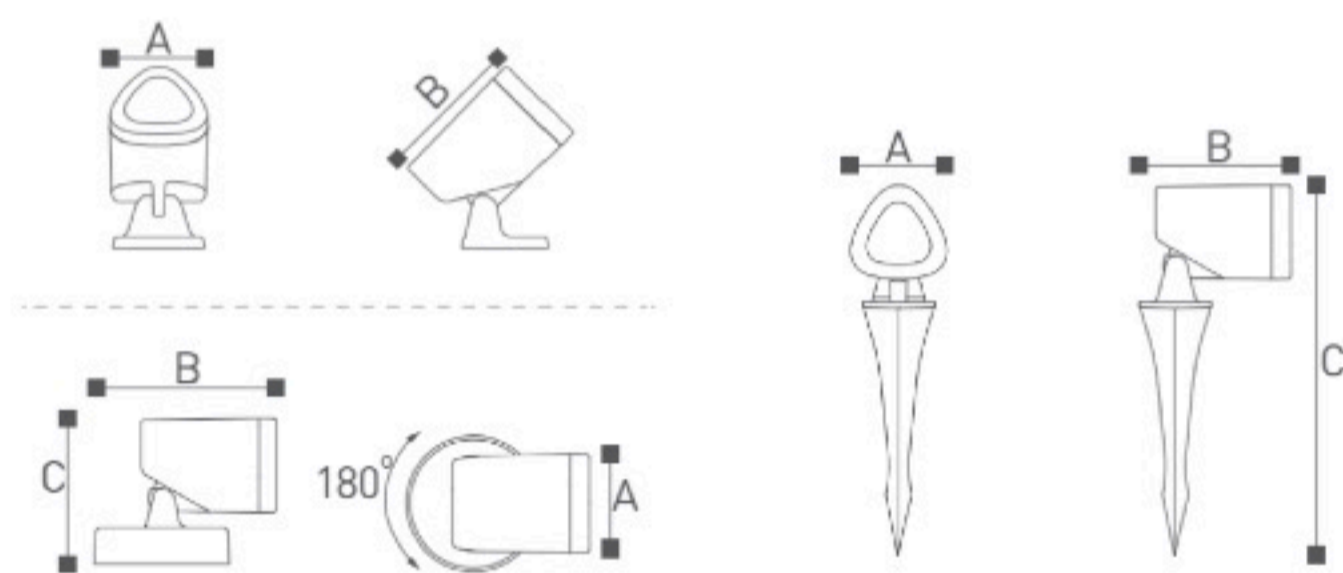

OMMANI

Tolmezzo

OMI - WW1211 Series

Tolmezzo WW1211 Series

OMI-WW12113

OMI-WW12114

OMI-WW12115

	Lamp	Lumen	A	B	C
OMI - WW12113	LED 7W	500LM	66	100	
OMI - WW12114	LED 7W	500LM	66	100	110
OMI - WW12115	LED 7W	500LM	66	100	278