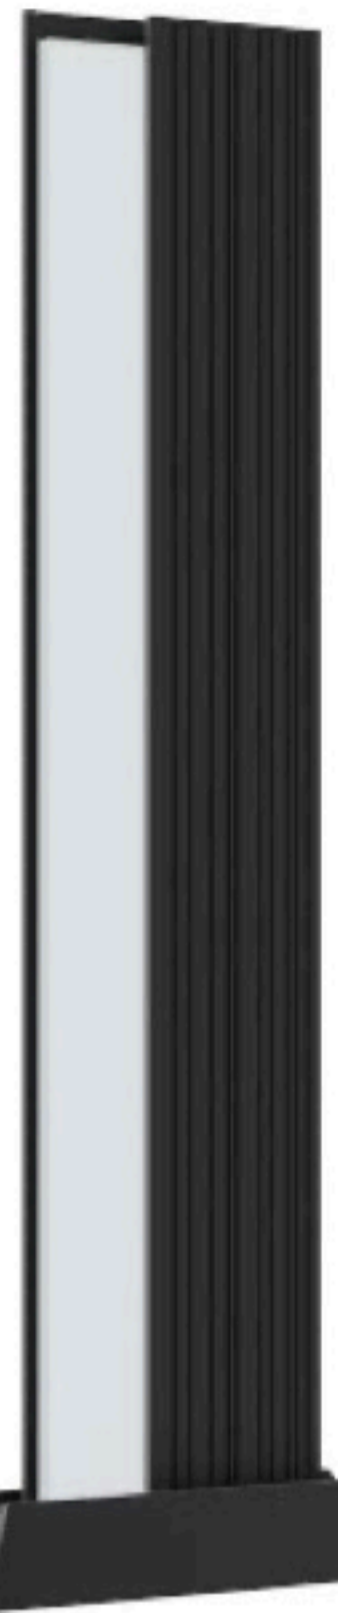

Audin 2012 Series

OMI - 20123