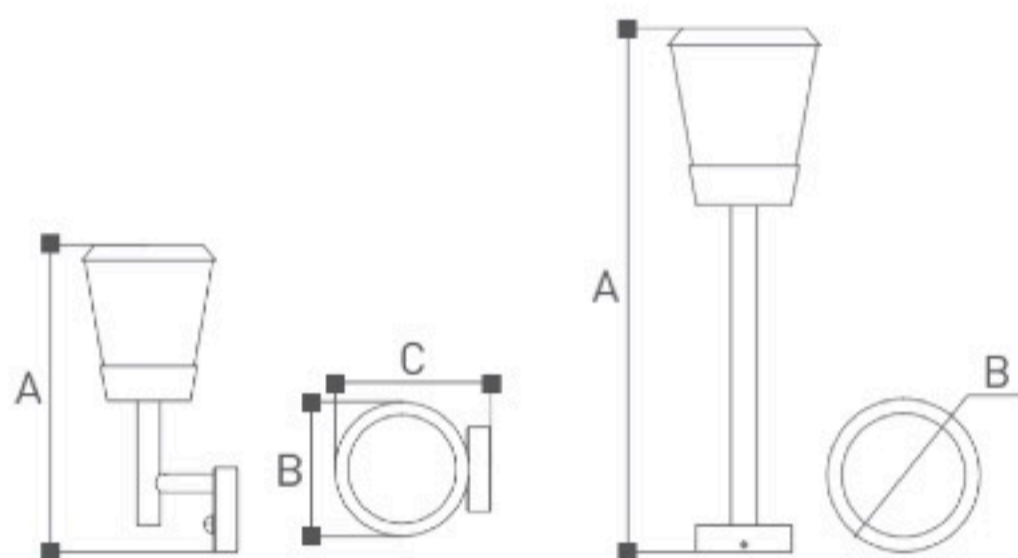

OMI-1960 Series

Nevers 1960 Series

OMI-19608

OMI-19608S

OMI-19605

OMI-19606

OMI-19607

	Lamp	Lumen	A	B	C
OMI - 19605	LED 13W	1200LM	600	Φ175	175
OMI - 19606	LED 13W	1200LM	800	Φ175	175
OMI - 19607	LED 13W	1200LM	1000	Φ175	175
OMI - 19608	LED 13W	1200LM	400	Φ175	204
OMI - 19608S	LED 13W	1200LM	400	Φ175	204