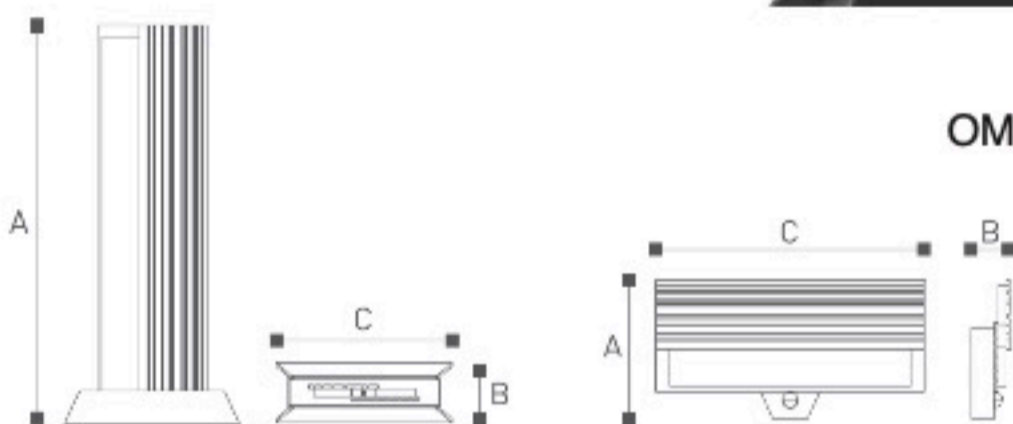

OMI - 20121

	Lamp	Lumen	A	B	C
OMI-20121	LED 20W	2000LM	400	90	265
OMI-20122	LED 20W	2000LM	600	90	265
OMI-20123	LED 20W	2000LM	800	90	265
OMI-20124	LED 20W	2000LM	166	61	400
OMI-20124S	LED 20W	2000LM	207	61	400
OMI-20125	LED 20W	2000LM	166	61	600
OMI-20125S	LED 20W	2000LM	207	61	600