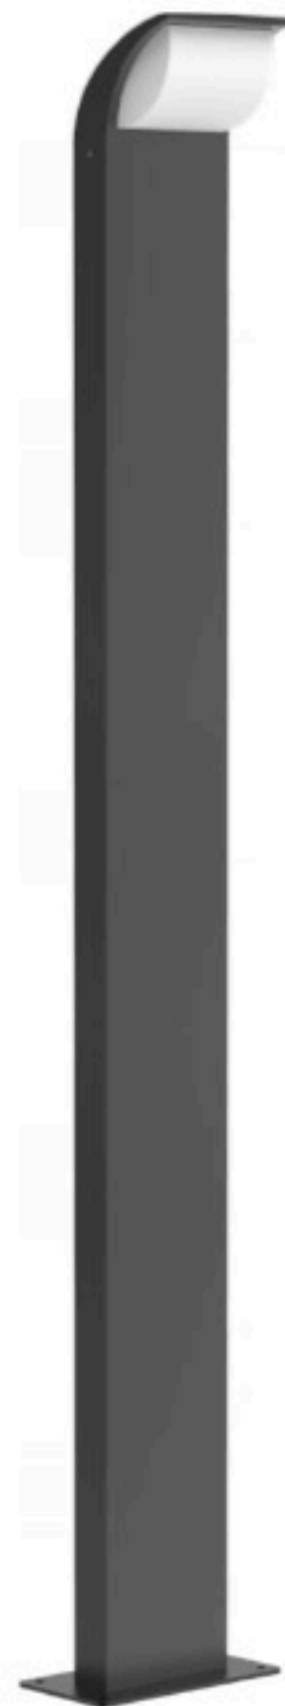

OMI-19904

OMI-19904S

OMI-19901

OMI-19902

OMI-19903

	Lamp	Lumen	A	B	C
OMI -19901	LED 7W	650LM	600	90	140
OMI -19902	LED 7W	650LM	800	90	140
OMI -19903	LED 7W	650LM	1000	90	140
OMI -19904	LED 7W	650LM	200	105	100
OMI -19904S	LED 7W	650LM	200	105	100