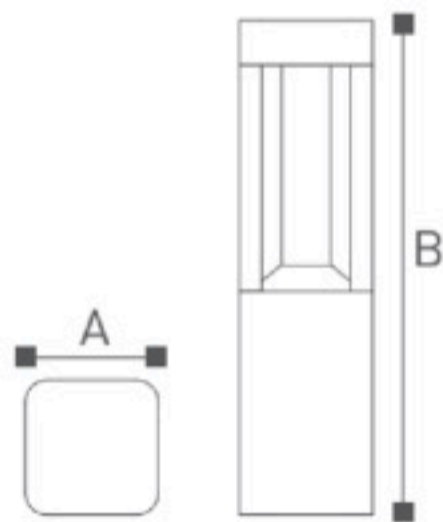

OMMANI

Padona

OMI-1230 Series