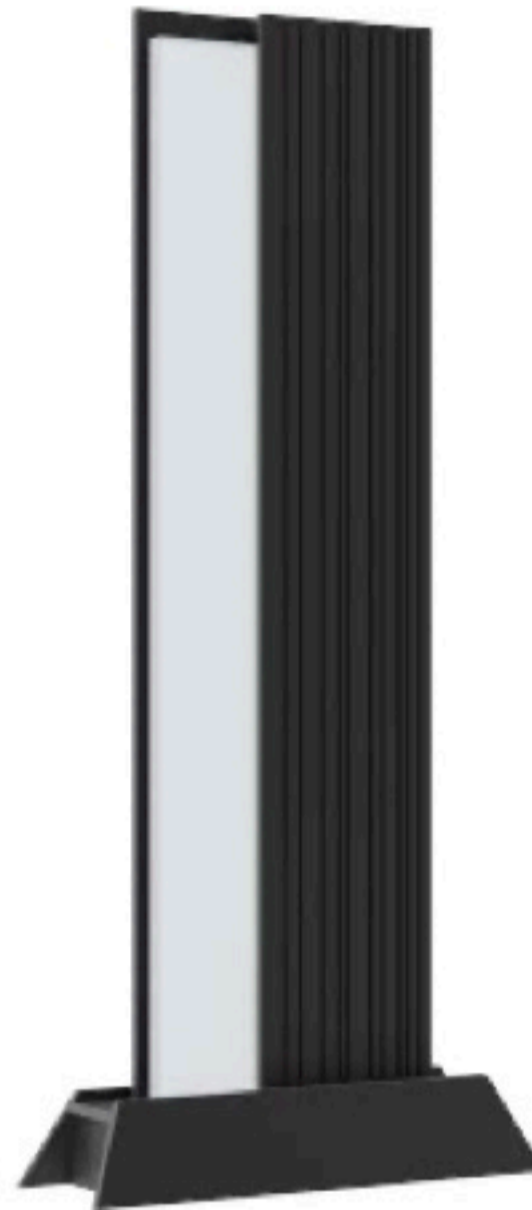

Audin 2012 Series

OMI - 20122

	Lamp	Lumen	A	B	C
OMI-20121	LED 20W	2000LM	400	90	265
OMI-20122	LED 20W	2000LM	600	90	265
OMI-20123	LED 20W	2000LM	800	90	265
OMI-20124	LED 20W	2000LM	166	61	400
OMI-20124S	LED 20W	2000LM	207	61	400
OMI-20125	LED 20W	2000LM	166	61	600
OMI-20125S	LED 20W	2000LM	207	61	600

Уличные светодиодные
СТОЛБИКИ и настенные
светильники

Литой алюминиевый корпус
Матовый поликарбонат
Светодиоды CREE

Черный/ Темно-серый/ Серебристый

Префикс S - светильник с датчиком движения