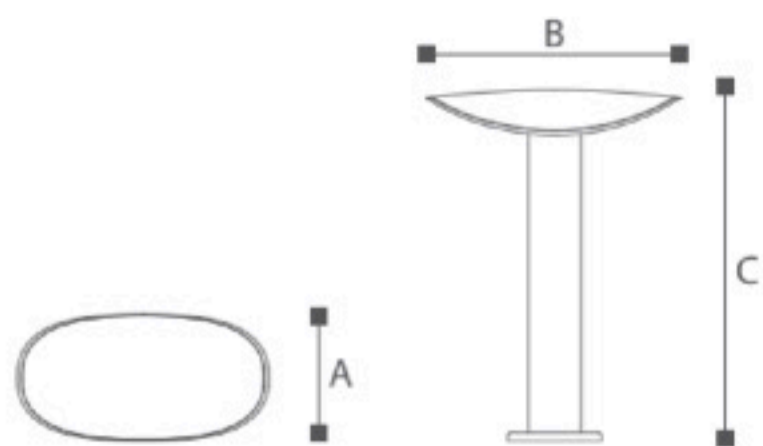

LED 11 W	TEMPERATURE 2700K — 6500K
MAX. 1000 LUMENS	IP65

OMMANI

Kosel

OMI-1750 Series

Kosel 1750 Series

OMI-17501

OMI-17502

OMI-17503